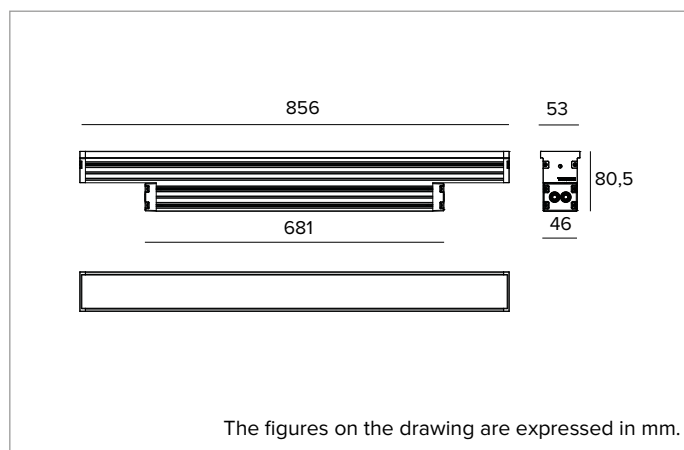

1E3280EL | JEDI COMPACT Outdoor Projector

Adjustable linear LED projector

		2700K	H(m)	D1(m)	D2(m)	E _{max} (lx)
		Ra80	85°	32°		
Fixture Power	40W	1	1.84	0.57	3389	
Source Flux	4845lm	2	3.68	1.14	847	
Fixture Flux	3620lm	3	5.52	1.70	377	
Efficacy	91lm/W	4	7.36	2.27	212	
TS1085	I _{max} =699cd/klm	I _{max}	3389cd	5	9.20	2.84 136

Linear connection box IP66/IP68.
5 poles max. wire section 1.5mm².
Cable diameter range from 7 to 12mm.

Code
1E2494

Multiple connection box IP68.
1 IN - 3 OUT 4 poles max. wire section 2.5mm².
Cable diameter range from 6 to 12mm.